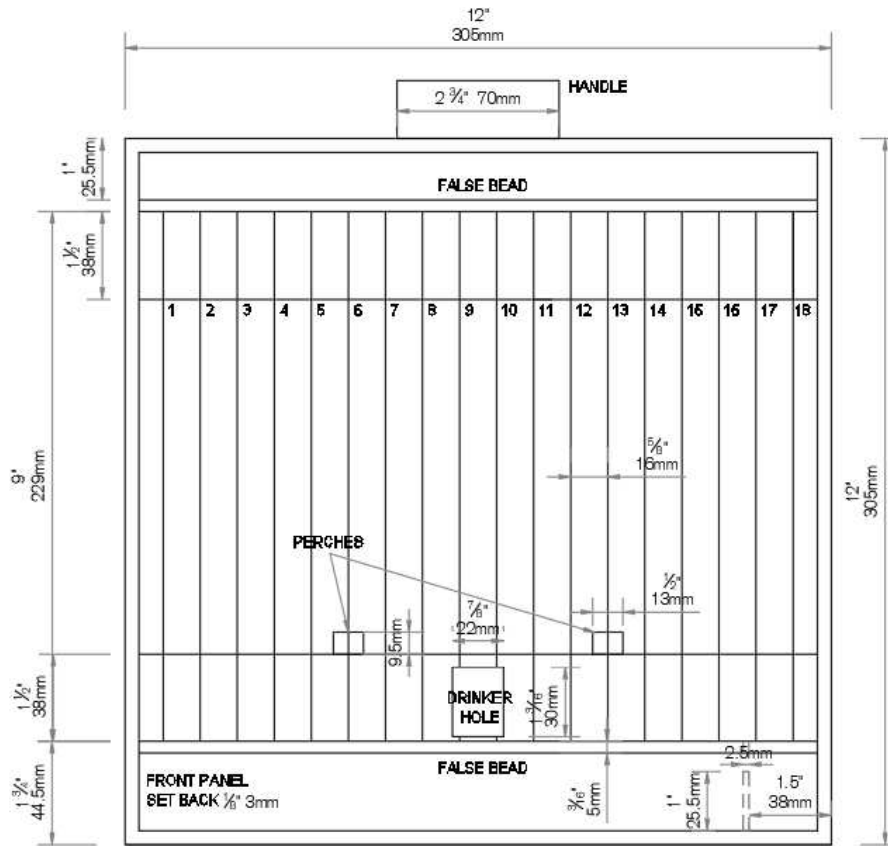

Show cage dimensions

PERCH
4 1/2" long
114mm

END VIEW - RIGHT
END VIEW - LEFT, (NO DOOR)
CONSTRUCTION - 3/8" WOOD - 5mm
ALL WIRE (HINGE, CLIPS, FRONT) 16SWG

Image showing actual
Drinker hole