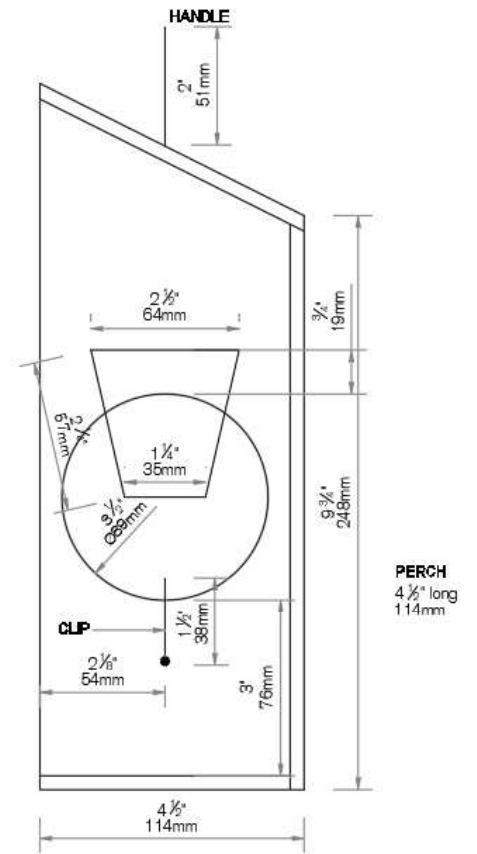

Show cage dimensions

PERCH
4 1/2" long
114mm

END VIEW - RIGHT
END VIEW - LEFT, (NO DOOR)
CONSTRUCTION - 3/8" WOOD - 5mm
ALL WIRE (HINGE, CLIPS, FRONT) 16SWG

Image showing actual
Drinker hole