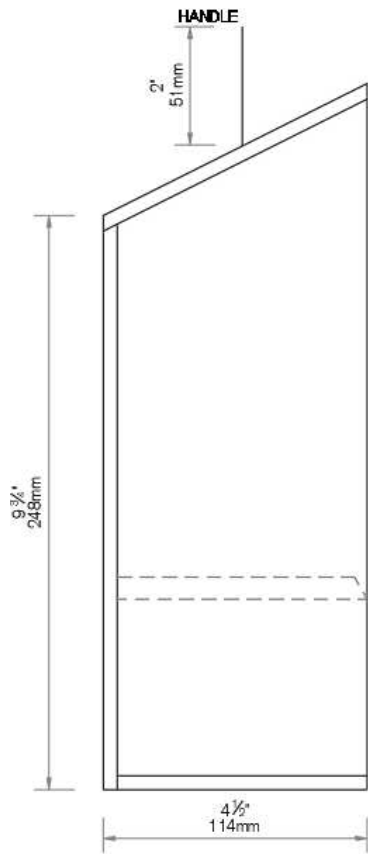

Show cage dimensions

PERCH
4 1/2" long
114mm

END VIEW - RIGHT
END VIEW - LEFT, (NO DOOR)
CONSTRUCTION - 3/8" WOOD - 5mm
ALL WIRE (HINGE, CLIPS, FRONT) 16SWG

Image showing actual
Drinker hole